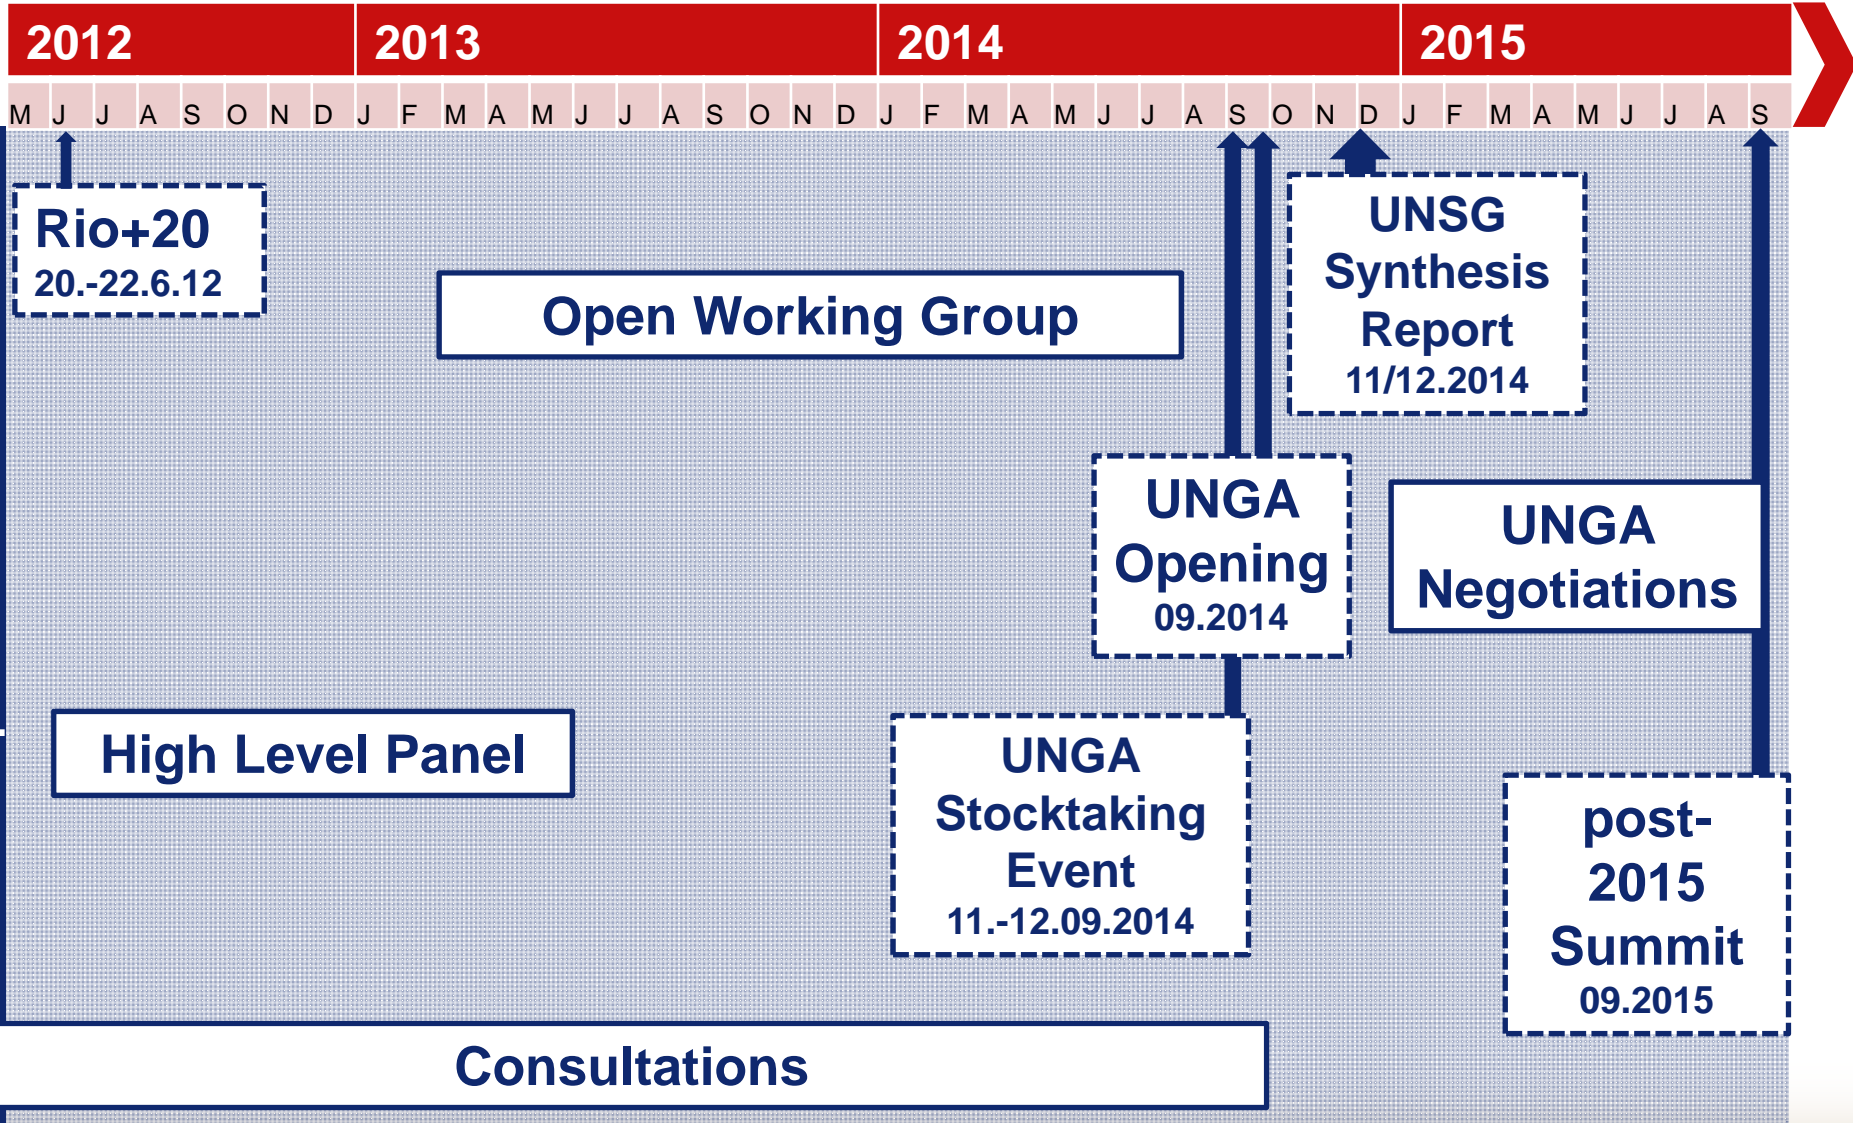

Introduction to the Post-2015 Process

Nina Odenwälder,
Advisor on International Water Policy, GIZ

UN-Water Stakeholder Dialogue: Water, Energy and Food Nexus and the Post-2015 Development
Agenda, September 3rd, 2014, 14.00-17.30 h